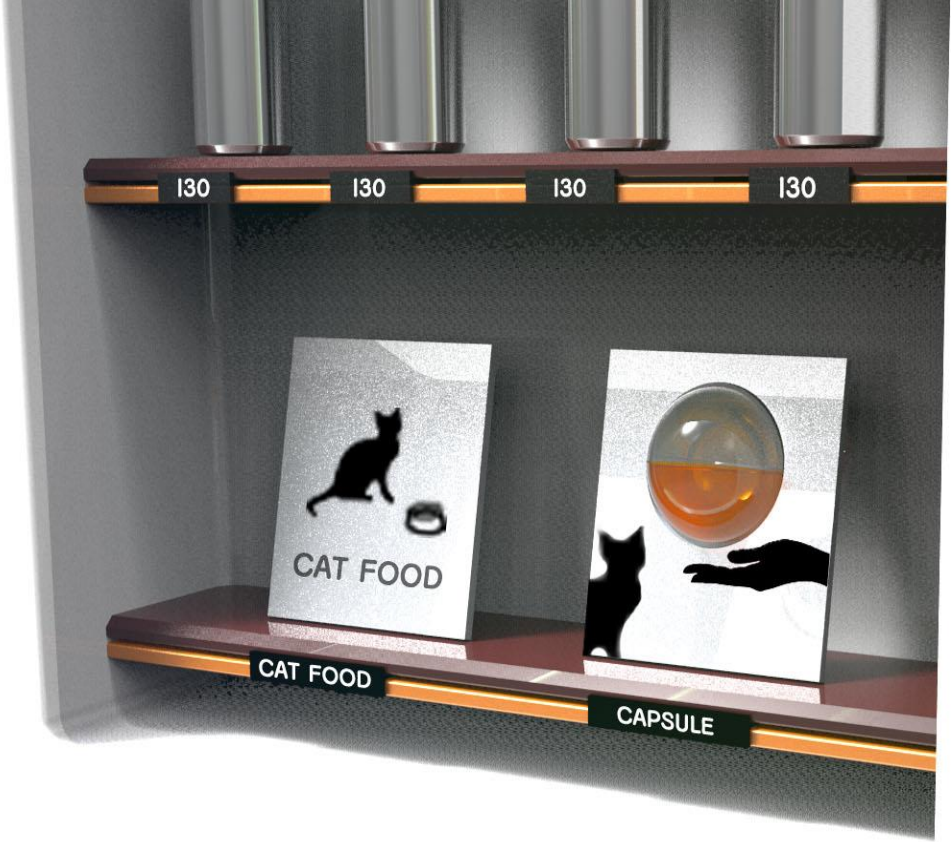

PART 2 Situation