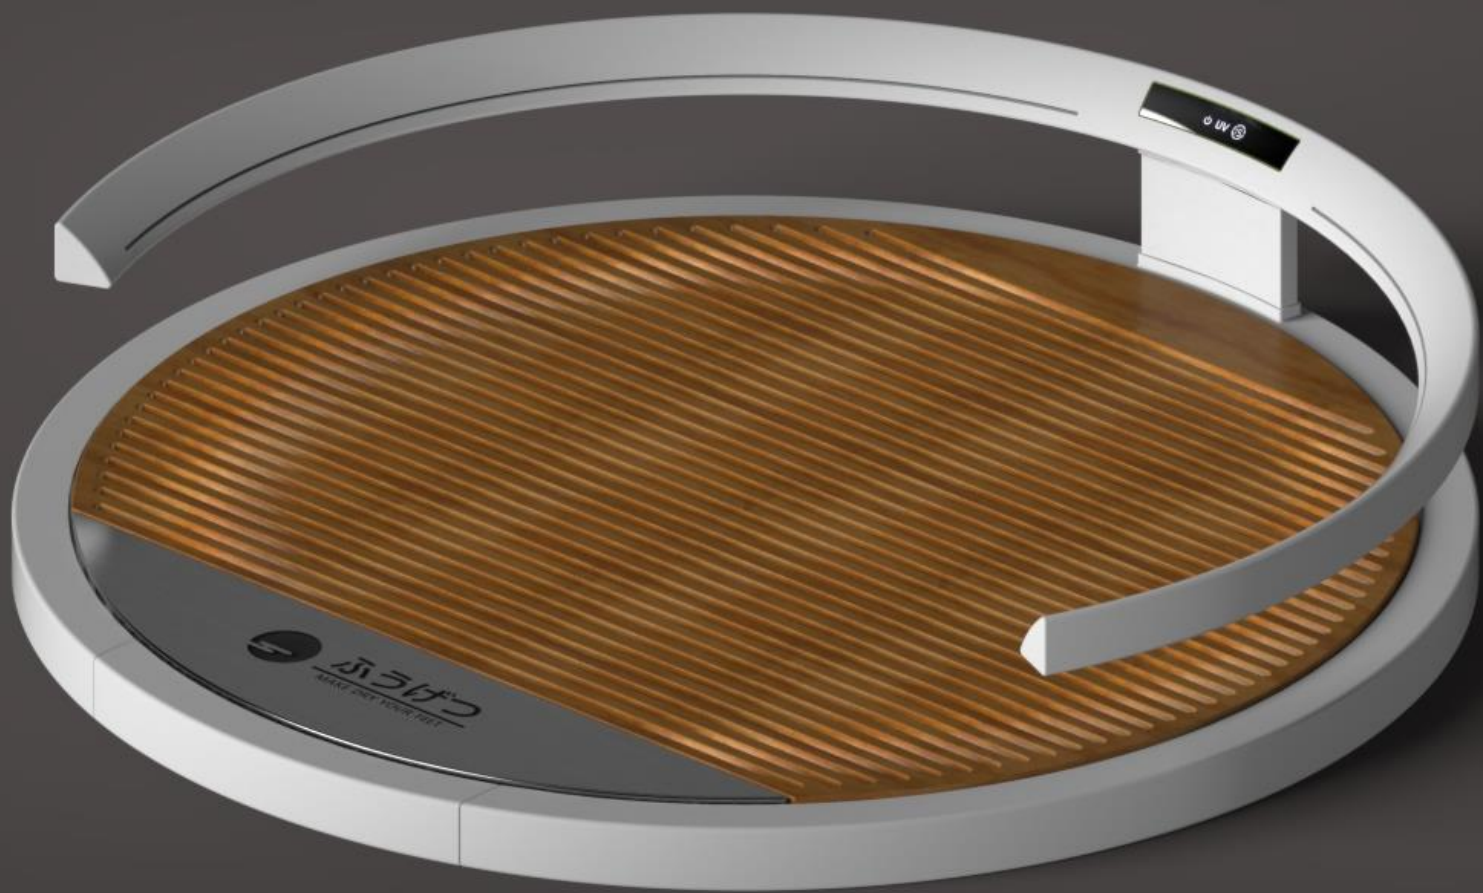

HU-GETSU

風月

ふうけつ
FUUKETSU

 ふらげっ
SCALE WITH WOODEN PLATE

0.00

Cool wing |
Heated wing |

Blowing the water into the button side |

Folded into one piece |
Easily hided inside the floor