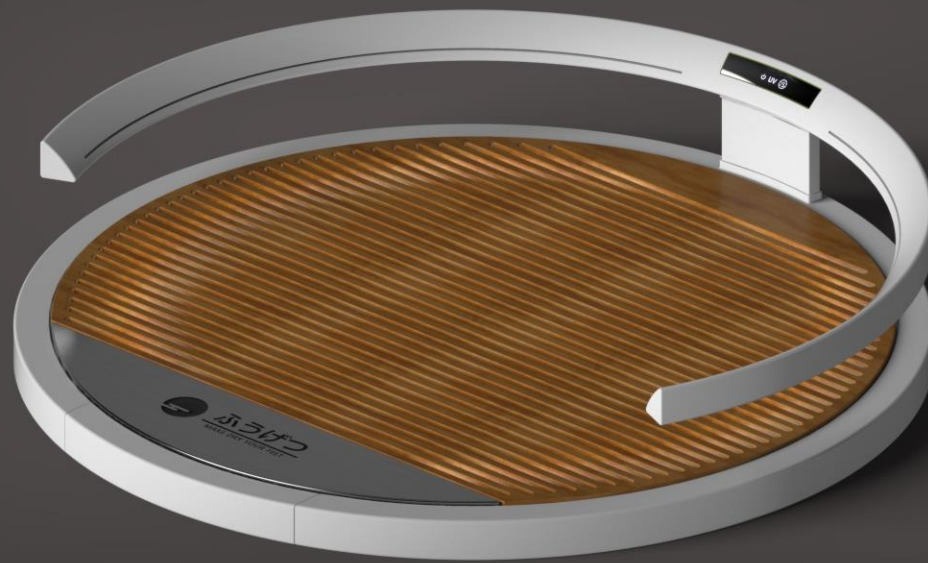

HU-GETSU

風月

ふうけつ
FUUKETSU

 ふらげっ
SCALE WITH WOODEN PLATE

0.00

Cool wing |
Heated wing |

Blowing the water into the button side |

Folded into one piece |
Easily hided inside the floor

Not being seen easily |
Easily hided inside the floor |

Folded into one piece |

C shape design fan |

Anti-bacteria technology |
UV Light

Anti-bacteria material
Bamboo

Anti-bacteria material
Bamboo

Scenario I