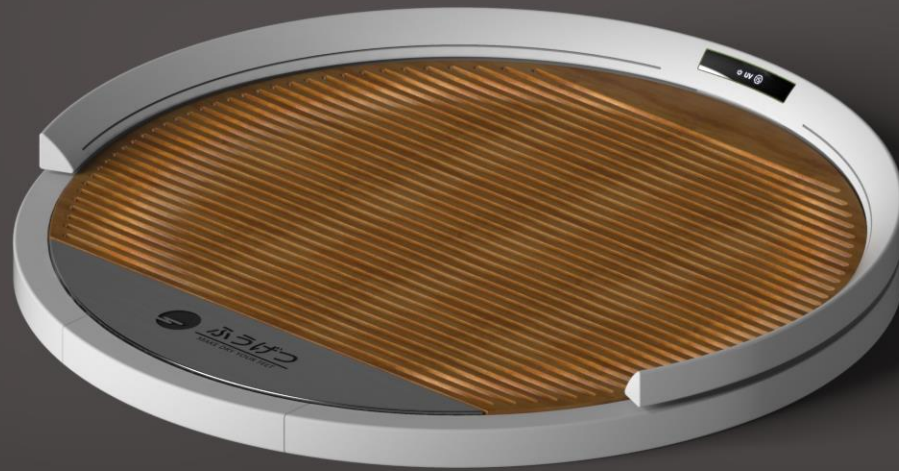

HU-GETSU

風月

ふうけつ
FUUKETSU

 ふらげっ
SCALE WITH WOODEN PLATE

0.00

Cool wing |
Heated wing |

Blowing the water into the button side |

Folded into one piece |
Easily hided inside the floor

Not being seen easily |
Easily hided inside the floor |

Folded into one piece |

C shape design fan |

Anti-bacteria technology |
UV Light

Anti-bacteria material
Bamboo

Anti-bacteria material
Bamboo

Scenario I