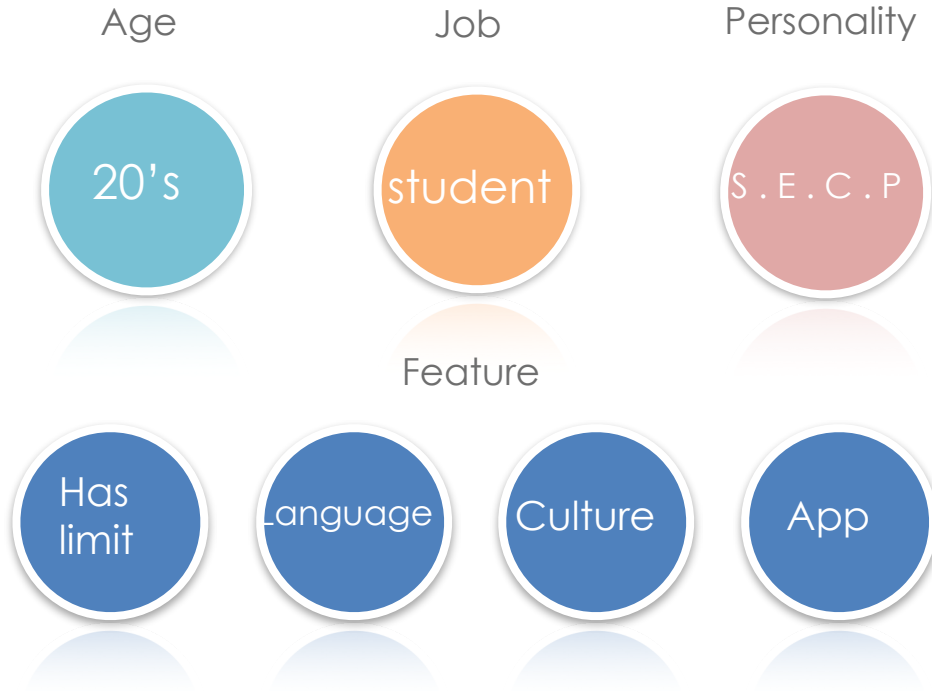

We consider each other

享

share

I want you happy like me.

Persona

| ADA member |

▪ Motivation

For appealing the O.MO.TE.NA.SHI
To Restart relationship
For Contact each other